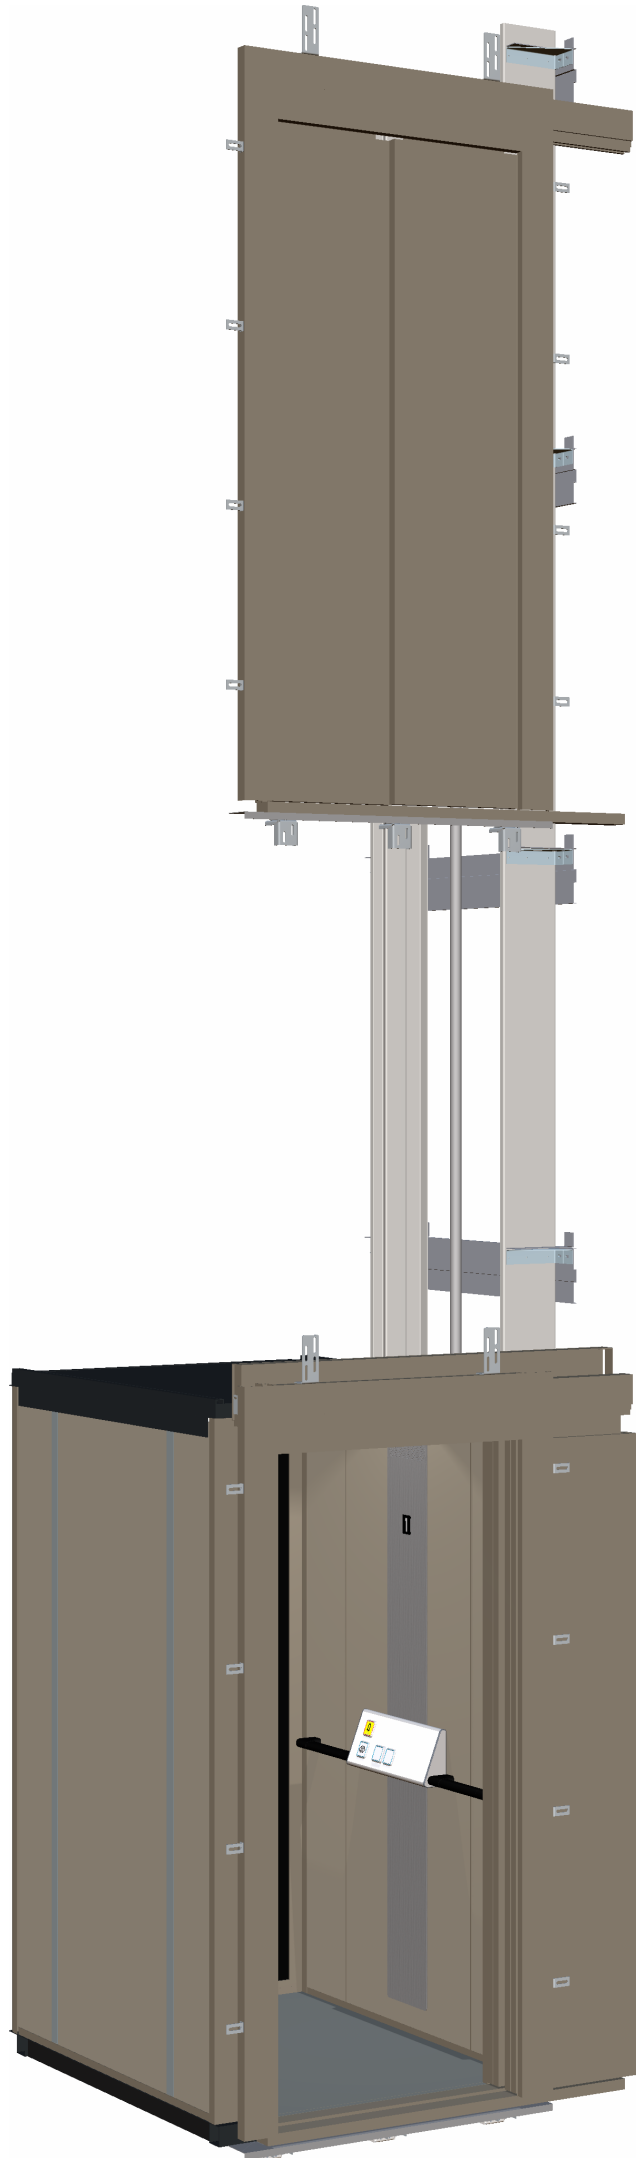

Cibes C1 Pure

Tender no

Order no

EOS ID
L00365644

Model
C1-Pure

Total number of doors
2

Doors on A side
2

Doors on C side
0

Pit depth
120 mm

DIMENSION

DIMENSION	A/C	B/D
Cabin size	1100	1400
Shaft size	1549.84	1690
Cut out sizes	1550	1690

Cibes C1 Pure

CABIN DESIGN

Cabin Details

Laminate
Otter

Cabin roof
Ceiling with led diffuser

Clear door opening size (WxH)
900mm X 2100mm

Door colour
Anodic bronze

Door cut out size (WxH)
1160mm X 2300mm

Door on side
A

Call button

Level indicator
No level indicator

Landing 1

Door type
CS0

Clear door opening size (WxH)
900mm X 2100mm

Door colour
Anodic bronze

Door cut out size (WxH)
1160mm X 2300mm

Door on side
A

Call button
No locking solution

Level indicator
No level indicator