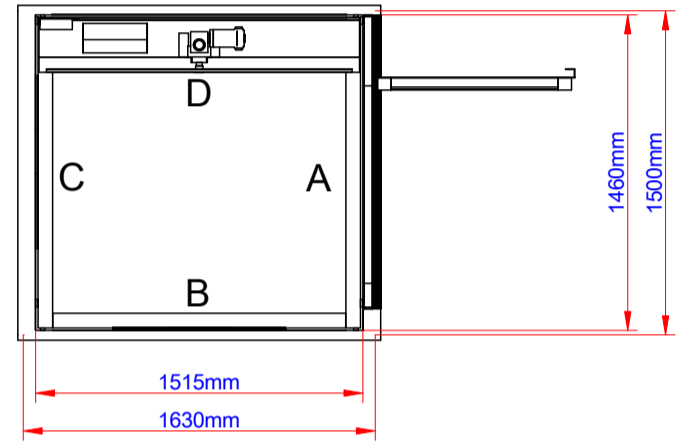

A 5000

The lift is designed to have a small footprint and a maximum of space inside. Explore our lift solution for your site.

TECHNICAL INFORMATION

Travel information

Head room	2300 mm
Travel height	3170 mm
Landing G	0 mm
Landing 1	3220 mm

Shaft Information

Lift shaft dimension(WXD)	1460 mm X 1515 mm
Shaft cutout sizes	1499.5 mm X 1630 mm
Colour Shaft	RAL 9016 GU 70 Traffic White
Colour Corner Profiles	RAL 9016 GU 70 Traffic White
Glass colour	Clear glass std
Glass frame colour	RAL 9016 GU 70 Traffic White
Total number of doors	2
Doors on A side	2
Doors on B side	0
Doors on C side	0

Landing G	Door type AL5
Clear door opening size (WxH)	900mm X 2070mm
Door colour	RAL 9016 GU 30 Traffic White STD
Door opener	Door closer
Door placement	A
Glass	Standard clear glass
Call button	Autolock key retract ON/OFF pos.
Level indicator	No level indicator

CALL BUTTON -

Autolock key retract ON/OFF pos.

Landing 1	Door type AL5
Clear door opening size (WxH)	900mm X 2070mm
Door colour	RAL 9016 GU 30 Traffic White STD
Door opener	Door closer
Door placement	A
Glass	Standard clear glass
Call button	Autolock key retract ON/OFF pos.
Level indicator	No level indicator