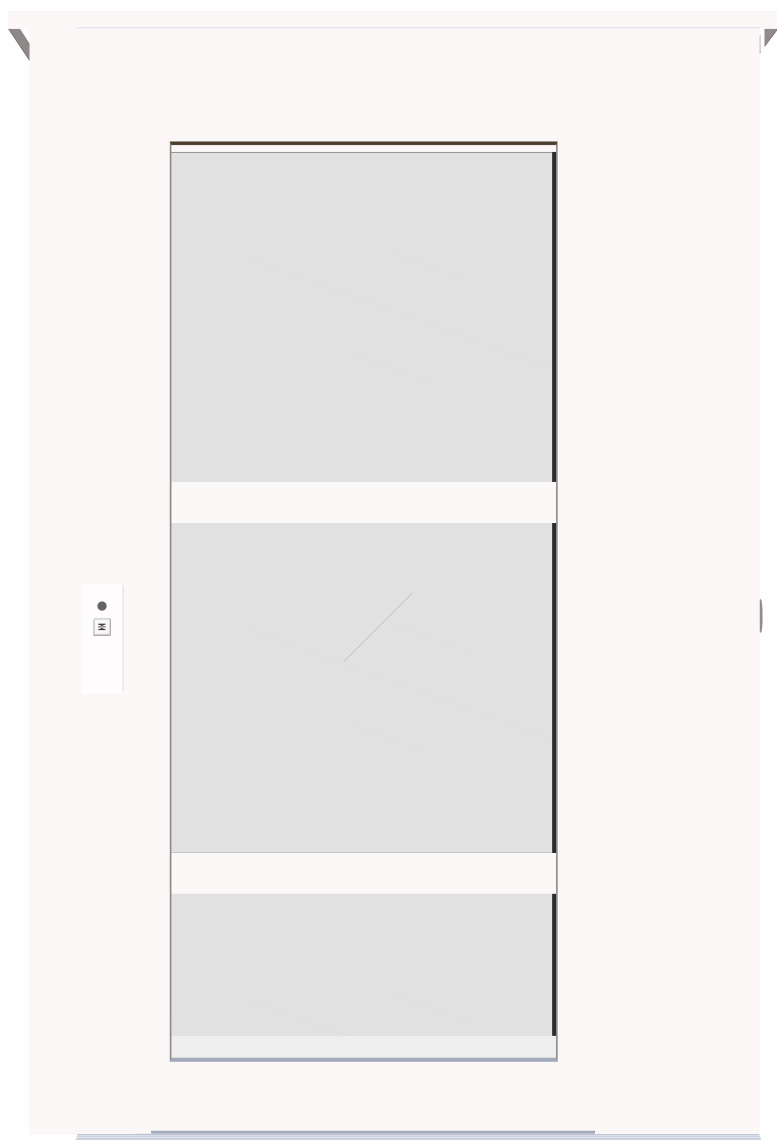

CALL BUTTON -

Autolock key retract ON/OFF pos.

Landing 1	Door type AL5
Clear door opening size (WxH)	900mm X 2070mm
Door colour	RAL 9016 GU 30 Traffic White STD
Door opener	Door closer
Door placement	A
Glass	Standard clear glass
Call button	Autolock key retract ON/OFF pos.
Level indicator	No level indicator