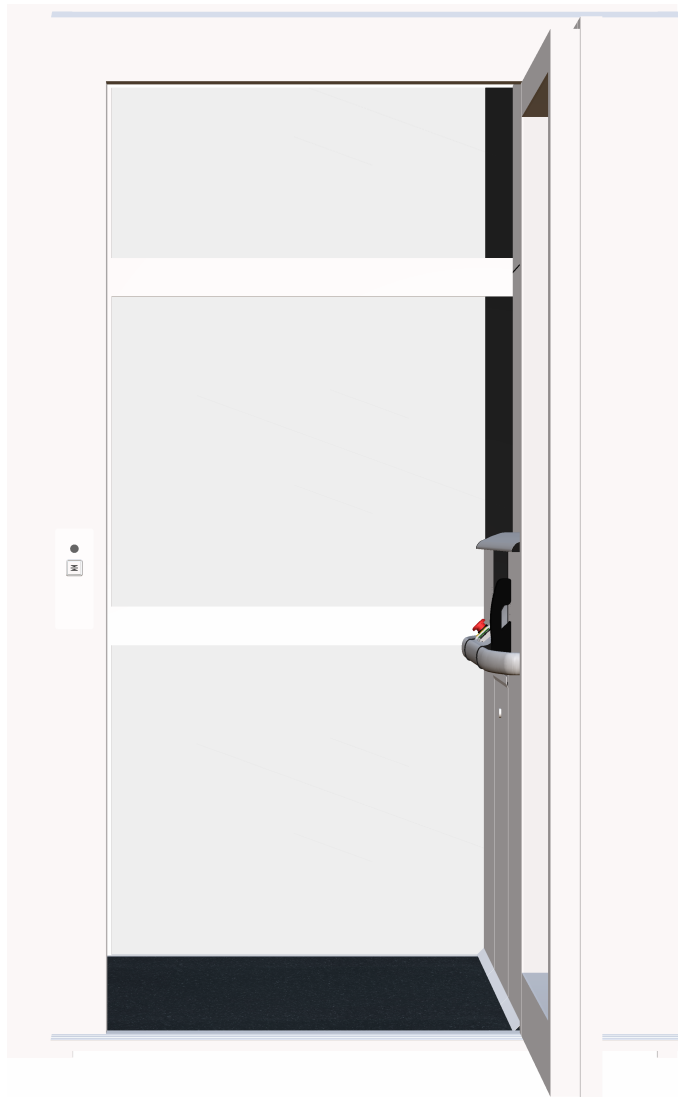

A 5000

The lift is designed to have a small footprint and a maximum of space inside. Explore our lift solution for your site.

TECHNICAL INFORMATION

Travel information

Head room	2300 mm
Travel height	3170 mm
Landing G	0 mm
Landing 1	3220 mm

NOTE: The button labels are not according to your configuration

THE PLATFORM

The platform lift is a great way to add comfort, beauty and value to your building. The platform finishes are described in the below table:

Platform details

Safety bar	Anodized aluminium
Control panel	Anodized aluminium
Back wall	RAL 9016 GU 70 Traffic White
Floor	Black altro pitch vm2020p (std)

CALL BUTTON -
Autolock key retract ON/OFF pos.

Landing G	Door type AL5
Clear door opening size (WxH)	900mm X 2070mm
Door colour	RAL 9016 GU 30 Traffic White STD
Door opener	Door closer
Door placement	A
Glass	Standard clear glass
Call button	Autolock key retract ON/OFF pos.
Level indicator	No level indicator