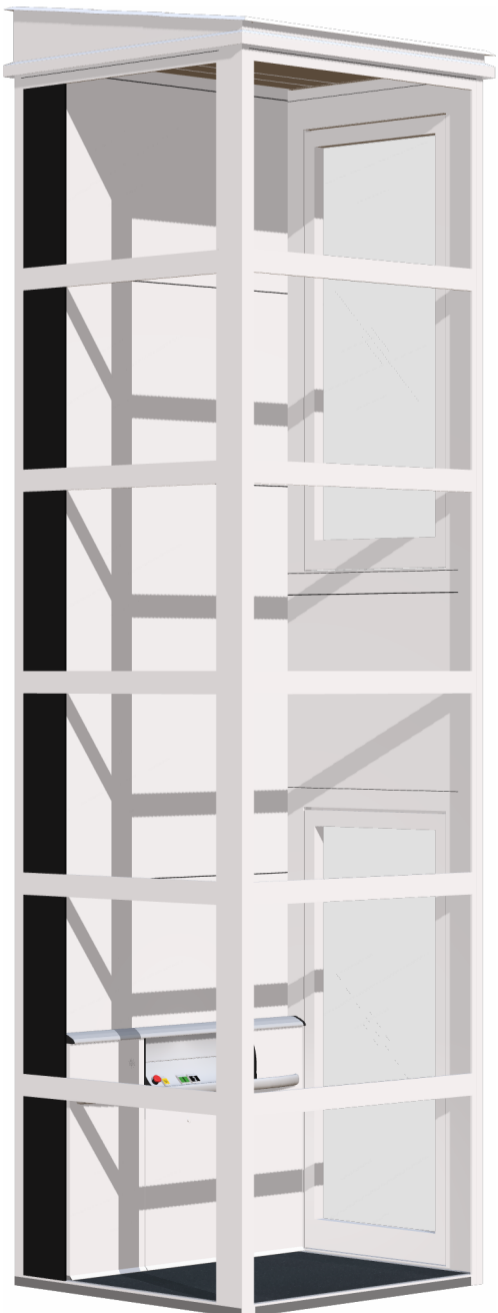

CIBES LIFT

Site reference Clayfield

Model A 5000

Date

EOS ID. _____

Tender no. _____

Order no. _____

Cibes

PLEASE FIND YOUR NEW LIFT SOLUTION

Thank you for your interest in Cibes Lift Group products. Safe, energy-efficient and durable, a platform lift by cibes is a smart and cost-efficient choice. It is our hope that this folder may assist you in your decision.

A 5000

The lift is designed to have a small footprint and a maximum of space inside. Explore our lift solution for your site.

TECHNICAL INFORMATION

Travel information

Head room	2300 mm
Travel height	3170 mm
Landing G	0 mm
Landing 1	3220 mm

Shaft Information

Lift shaft dimension(WXD)	1460 mm X 1515 mm
Shaft cutout sizes	1499.5 mm X 1630 mm
Colour Shaft	RAL 9016 GU 70 Traffic White
Colour Corner Profiles	RAL 9016 GU 70 Traffic White
Glass colour	Clear glass std
Glass frame colour	RAL 9016 GU 70 Traffic White
Total number of doors	2
Doors on A side	2
Doors on B side	0
Doors on C side	0