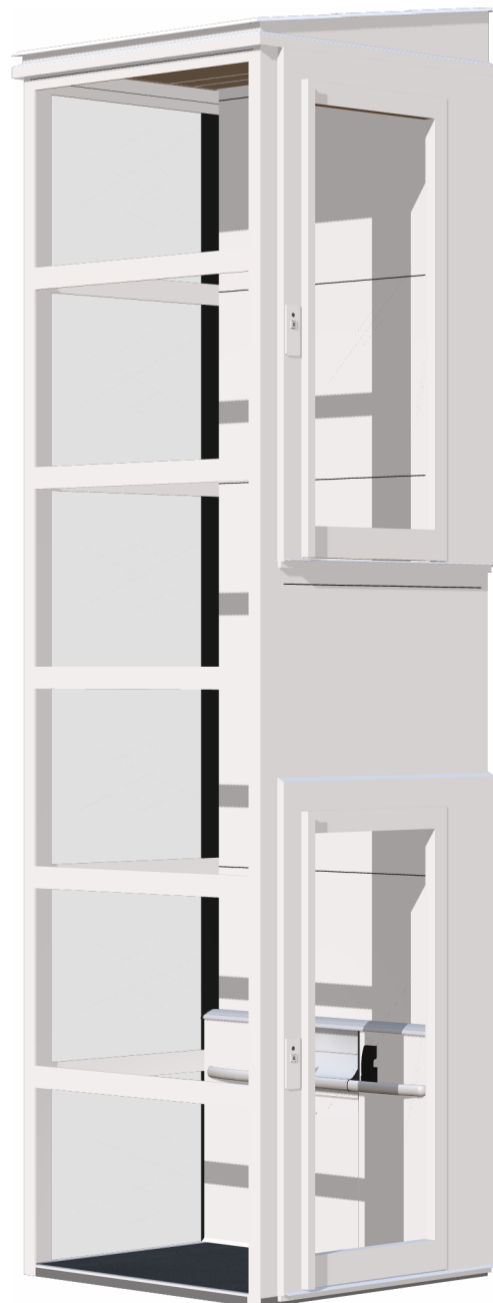

CIBES LIFT

Site reference Clayfield

Model A 5000

Date

EOS ID. _____

Tender no. _____

Order no. _____

Cibes

A 5000

The lift is designed to have a small footprint and a maximum of space inside. Explore our lift solution for your site.

TECHNICAL INFORMATION

Travel information

Head room	2300 mm
Travel height	3170 mm
Landing G	0 mm
Landing 1	3220 mm

Shaft Information

Lift shaft dimension(WXD)	1460 mm X 1515 mm
Shaft cutout sizes	1499.5 mm X 1630 mm
Colour Shaft	RAL 9016 GU 70 Traffic White
Colour Corner Profiles	RAL 9016 GU 70 Traffic White
Glass colour	Clear glass std
Glass frame colour	RAL 9016 GU 70 Traffic White
Total number of doors	2
Doors on A side	2
Doors on B side	0
Doors on C side	0

Landing G	Door type AL5
Clear door opening size (WxH)	900mm X 2070mm
Door colour	RAL 9016 GU 30 Traffic White STD
Door opener	Door closer
Door placement	A
Glass	Standard clear glass
Call button	Autolock key retract ON/OFF pos.
Level indicator	No level indicator