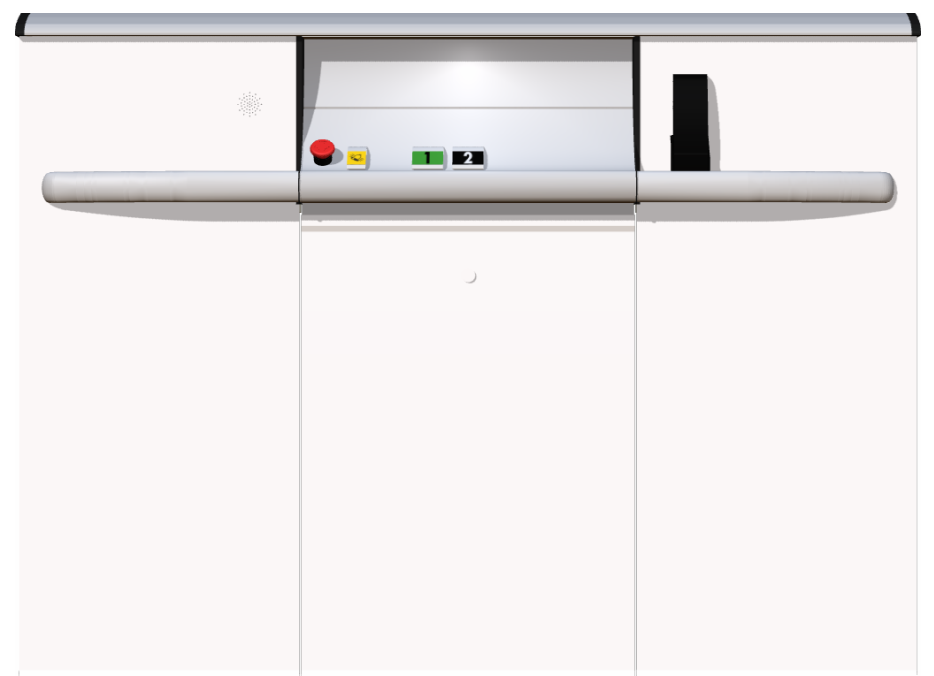

YOUR PLATFORM LIFT HAS BEEN CUSTOMISED

Thank you for your interest in exploring our lift solution for your site. It is our hope that this customized lift information will assist you in your decision process. Please observe that all images and colour samples in this brochure are for inspirational purposes only. The illustrations have limitations for details, exact color, texture and dimensional tolerances. Please contact our sales representatives for final details. For critical colour matches, we advise you to use physical colour samples.

NOTE: The button labels are not according to your configuration

THE PLATFORM

The platform lift is a great way to add comfort, beauty and value to your building. The platform finishes are described in the below table:

Platform details

Safety bar	Anodized aluminium
Control panel	Anodized aluminium
Back wall	RAL 9016 GU 70 Traffic White
Floor	Black altro pitch vm2020p (std)