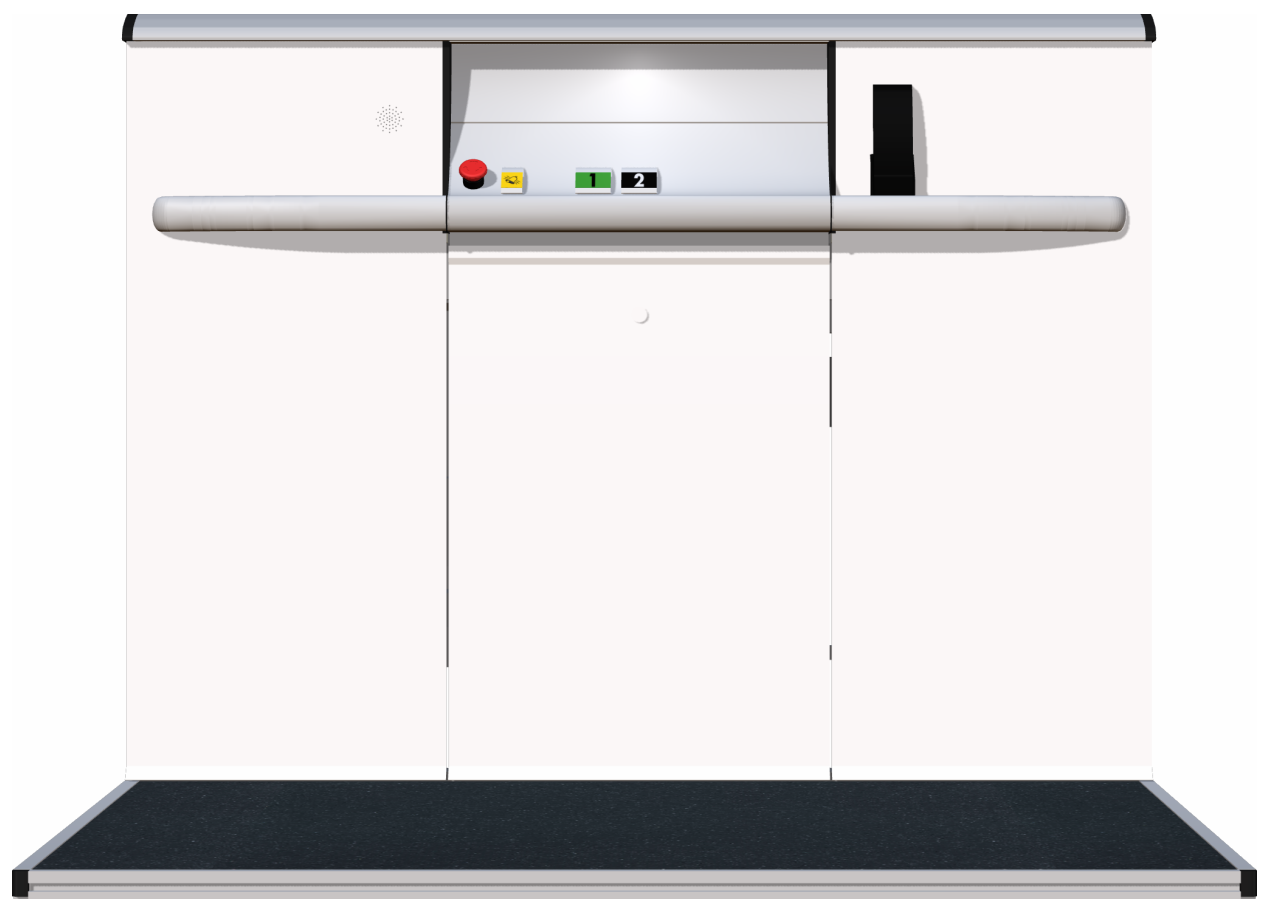

YOUR PLATFORM LIFT HAS BEEN CUSTOMISED

Thank you for your interest in exploring our lift solution for your site. It is our hope that this customized lift information will assist you in your decision process. Please observe that all images and colour samples in this brochure are for inspirational purposes only. The illustrations have limitations for details, exact color, texture and dimensional tolerances. Please contact our sales representatives for final details. For critical colour matches, we advise you to use physical colour samples.

NOTE: The button labels are not according to your configuration

THE PLATFORM

The platform lift is a great way to add comfort, beauty and value to your building. The platform finishes are described in the below table:

Platform details

Safety bar	Anodized aluminium
Control panel	Anodized aluminium
Back wall	RAL 9016 GU 70 Traffic White
Floor	Black altro pitch vm2020p (std)