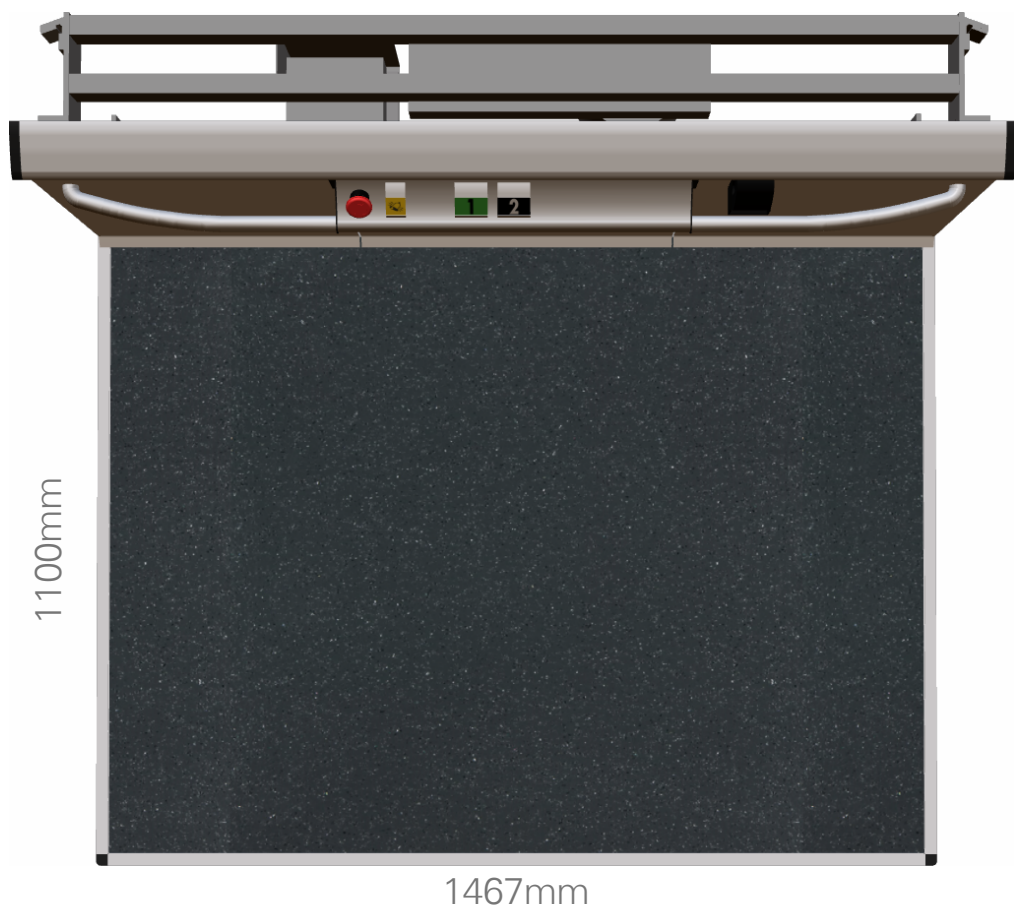

YOUR PLATFORM LIFT HAS BEEN CUSTOMISED

Thank you for your interest in exploring our lift solution for your site. It is our hope that this customized lift information will assist you in your decision process. Please observe that all images and colour samples in this brochure are for inspirational purposes only. The illustrations have limitations for details, exact color, texture and dimensional tolerances. Please contact our sales representatives for final details. For critical colour matches, we advise you to use physical colour samples.

NOTE: The button labels are not according to your configuration

THE PLATFORM

The platform lift is a great way to add comfort, beauty and value to your building. The platform finishes are described in the below table:

Platform details

Safety bar	Anodized aluminium
Control panel	Anodized aluminium
Back wall	RAL 9016 GU 70 Traffic White
Floor	Black altro pitch vm2020p (std)